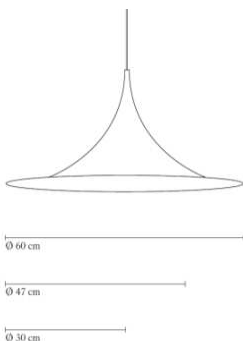

SM1, SM2, SM3

COLOURS

FACTS

MEASUREMENT - L X W X H MM

Lamp rosette height: 57 mm
Lamp rosette diameter: 114 mm
Shade height: 150 mm
Shade diameter: Ø300 mm
Cable length, exposed: APP. 2200 mm
Cable length, total: APP. 2500 mm

WEIGHT ITEM - LAMP INCL. WIRE AND ROSETTE

530 g

PACKAGING TYPE

Cardboard box

PACKAGING MEASUREMENT - L X W X H CM

L:33 X W:33 X H:20 cm

WEIGHT PACKAGING - MATERIAL TYPE (recycleable)

- Delivery note: 5 g
- PE-LD PolyEthylen, bottom and top: 42 g
- Socket protection: 11 g
- Brown paper post (2 pcs. Triangles and rosette box): 208 g
- PE polybag: 61 g
- Cardboard, outer white box w/5ply Corrugated: 400 g
- Screws: 7 g
- Light bulb: 38 g

WEIGHT PACKAGING - TOTAL

1302 g

NUMBER OF PARCELS

1 pcs.