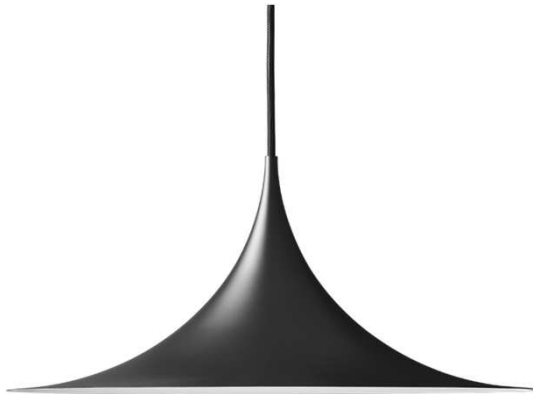

## SEMI SM1 // PENDANT LAMP, EU MODEL

Designed by Bonderup & Thorup

### PRODUCT

Item no.: 004-0110X  
+ style code

### DESCRIPTION

Semi is a unique pendant lamp, based on two quarter-circles put together, back-to-back. It's distinctive arch-shaped shade in lacquered, spun aluminium creates a diffused, cone-shaped light, ideal over a dining table or kitchen work surface.

#### MEASUREMENT - L X W X H MM

Lamp rosette height: 57 mm  
Lamp rosette diameter: 114 mm  
Shade height: 150 mm  
Shade diameter: Ø300 mm  
Cable length, exposed: APP. 2200 mm  
Cable length, total: APP. 2500 mm